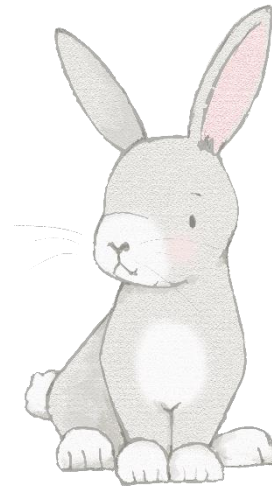

# Felt Rabbit Patterns

1" Square  
Size Check

## 4" Rabbit

Body  
Cut 2

Ear Inserts

Cut 1 Pair in Pink

Tummy

Cut 1 in Pink

Tail Cut 1 in  
White

## 3" Rabbit

Body  
Cut 2

Ear Inserts

Cut 1 Pair in Pink

Tummy

Cut 1 in Pink

Tail Cut 1 in White